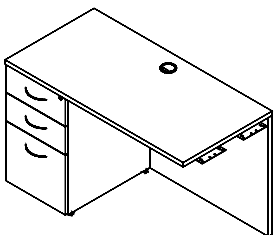

Return, Box/Box/File Pedestal Left (Full modesty) Lock & H3B handles

Model#	Depth	Width	Height	Weight	Cube	Price
VSRL2036BX	20"	36"	29"	115	9	$1,822
VSRL2042BX	20"	42"	29"	125	10	$1,842
VSRL2048BX	20"	48"	29"	135	12	$1,864
VSRL2054BX	20"	54"	29"	145	14	$1,909
VSRL2436BX	24"	36"	29"	155	16	$1,966
VSRL2442BX	24"	42"	29"	165	18	$2,009
VSRL2448BX	24"	48"	29"	175	20	$2,029

Worksurface & modesty black grommet standard. Upgrade grommet cover to silver at no charge.