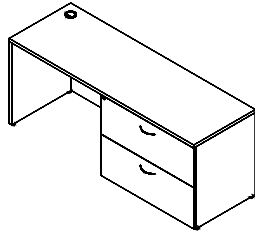

vista series

Credenzas

Credenza with 36"W Lateral File Right, Full Modesty, Lock & H3B handles

Model#	Depth	Width	Height	Weight	Cube	Price
VSCE2472XL	24"	72"	29"	260	30	$2,555

Worksurface & modesty black grommet standard. Upgrade grommet cover to silver at no charge.