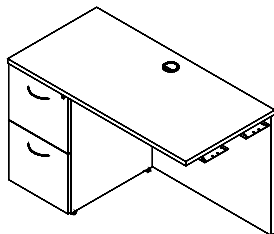

Return, File/File Pedestal Left (Full modesty panel) Lock & H3B handles

Model#	Depth	Width	Height	Weight	Cube	Price
VSRL2036FX	20"	36"	29"	145	13	$1,755
VSRL2042FX	20"	42"	29"	155	15	$1,780
VSRL2048FX	20"	48"	29"	165	17	$1,801
VSRL2054FX	20"	54"	29"	175	19	$1,848
VSRL2436FX	24"	36"	29"	155	15	$1,904
VSRL2442FX	24"	42"	29"	165	18	$1,922
VSRL2448FX	24"	48"	29"	175	20	$1,967

Worksurface & modesty black grommet standard. Upgrade grommet cover to silver at no charge.

For available accessories and upgrades, see pages 81–82.