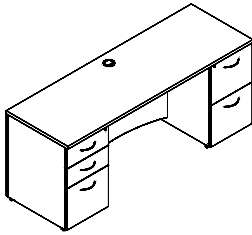

vista series

Credenzas

Credenza, Double Pedestal (Kneespace) Box/Box/File Left, File/File Right, 2 Locks & H3B handles

Model#	Depth	Width	Height	Weight	Cube	Price
VSCE2472BF	24"	72"	29"	223	30	$2,770

Worksurface & modesty black grommet standard. Upgrade grommet cover to silver at no charge. Optional metallic color modesty VSUMOD, add $567, see page 80.