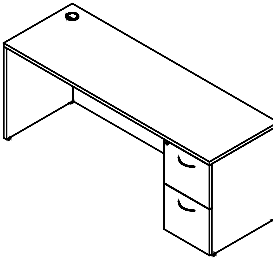

Credenza, Single File/File Pedestal Right, Full Modesty, Lock & H3B handles

Model#	Depth	Width	Height	Weight	Cube	Price
VSCE2472XF	24"	72"	29"	166	30	$2,089

Worksurface & modesty black grommet standard. Upgrade grommet cover to silver at no charge.