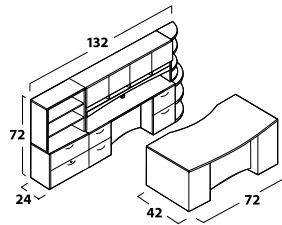

VS3	
1 VSDC4272BB	$3,439
1 VSCE2472FF	$2,728
1 VSHD1672	$2,574
1 VSBRR1542	$730
1 VSBRR2430	$947
1 VSL22436L	$1,444
1 VSHB1542	$917
$12,779