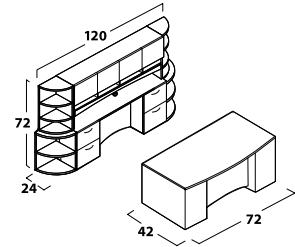

VS4	
1 VSDF4272BB	$3,552
1 VSCE2472FF	$2,728
1 VSHD1672	$2,574
1 VSBRL1542	$730
1 VSBRR1542	$730
1 VSBRL2430	$947
1 VSBRR2430	$947
$12,208