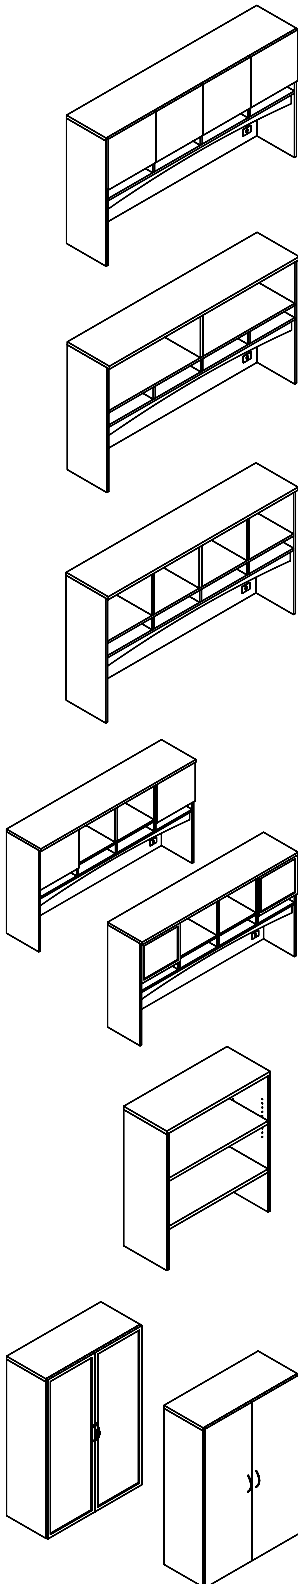

vista series

Hutches

Hutch with Doors, Arch Fascia & 4 Slots (Back panel sq. grommets)

Model#	Depth	Width	Height	Doors	Weight	Cube	Price
VSHD1672	16"	72"	42"	TFM	215	28	$2,574
VSHD1672G	16"	72"	42"	GLASS	215	28	$3,427

Clearance below fascia at center is 18" H. Vista Series hutch fits Vista Series worksurfaces only. Optional locks for TFM Doors, 2 are required, add MMFL $113 each. Locks N/A for Glass Doors. For Tasklight, add VSTSKLT $500. For Tackboard see page 78. (Frosted Glass doors with silver Vinyl-wrapped MDF frame) 35lb. weight capacity distributed evenly.

Hutch, No Doors, Arch Fascia & 4 Slots (Top overhangs legs 1", back panel sq. grommets)

Model#	Depth	Width	Height	Weight	Cube	Price
VSH72ND4	16"	72"	42"	215	26	$2,018

Clearance below fascia at center is 18"H. For Tasklight, add VSTSKLT $500. For tackboards, see page 78. 35lb. weight capacity distributed evenly.

Hutch, No Doors 4 Openings, Arch Fascia & 4 Slots (Top overhangs legs 1", back panel sq. grommets)

Model#	Depth	Width	Height	Weight	Cube	Price
VSH72ND2	16"	72"	42"	215	26	$2,071

Clearance below fascia at center is 18"H. For Tasklight, add VSTSKLT $500. For tackboards, see page 78. 35lb. weight capacity distributed evenly.

Hutch Left & Right Door 2 Openings, Arch Fascia & 4 Slots (Top overhangs legs 1", back panel sq. grommets)

Model#	Depth	Width	Height	Doors	Weight	Cube	Price
VSH72W2D	16"	72"	42"	TFM	236	27	$2,379
VSH72W2G	16"	72"	42"	GLASS	225	27	$2,749

Clearance below fascia at center is 18"H. For Tasklight, add VSTSKLT $500. For tackboards, see page 78. (Frosted Glass doors with silver Vinyl-wrapped MDF frame) 35lb. weight capacity distributed evenly.

Bookcase Hutch (One fixed, one adjustable shelf. 1" thick shelves, back panel sq. grommets)

Model#	Depth	Width	Height	Weight	Cube	Price
VSHB1542	15"	36"	42"	86	14	$917
VSHB1552	15"	36"	52"	102	18	$1,028

Clearance below fixed shelf is 12"H. Coordinates with Vista hutch depth. 35lb. weight capacity distributed evenly.

Bookcase Hutch with Full Doors

(One fixed, One-adjustable shelf 1" thick, H3B handles, back panel sq. grommets)

Model#	Depth	Width	Height	Doors	Weight	Cube	Price
VSHB1542WD	15"	36"	42"	TFM	116	15	$1,594
VSHB1552WG	15"	36"	52"	GLASS	130	19	$2,944

Optional lock for TFM doors, add MMFL $113. Locks N/A for Glass Doors. 12"H bottom clearance does not change. Coordinates with Vista hutch depth. (Frosted Glass doors with silver vinyl-wrapped MDF frame. Available only for VSHB1552WG). 35lb. weight capacity distributed evenly.

For available accessories and upgrades, see pages 81–82.