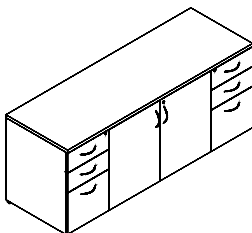

Center Storage Credenza with Left & Right Box/Box/File, 3 Locks & H3B handles

Model#	Depth	Width	Height	Weight	Cube	Price
VSCE2472BSB	24"	72"	29"	260	30	$4,036

1 Adjustable shelf 3/4".

For available accessories and upgrades, see pages 81–82.