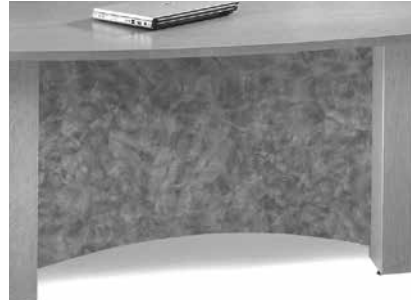

Pewter Brush

VSMOD4