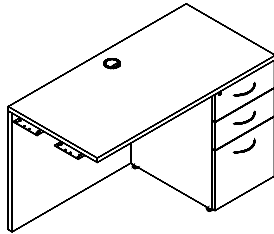

vista series

Returns

Return, Box/Box/File Pedestal Right (Full modesty panel) Lock & H3B handles

Model#	Depth	Width	Height	Weight	Cube	Price
VSRR2036XB	20"	36"	29"	115	9	$1,822
VSRR2042XB	20"	42"	29"	125	10	$1,842
VSRR2048XB	20"	48"	29"	135	12	$1,864
VSRR2054XB	20"	54"	29"	145	14	$1,909
VSRR2436XB	24"	36"	29"	155	16	$1,966
VSRR2442XB	24"	42"	29"	165	18	$2,009
VSRR2448XB	24"	48"	29"	175	20	$2,029

Worksurface & modesty black grommet standard. Upgrade grommet cover to silver at no charge.