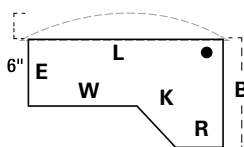

Model#	(L)	(B)	(E)	(K)	(R)	(W)	Weight	Cube	Price
VSCDFQ72 9L	72"	42"+ 30"	24"	24"	27"	295	60	$2,967	

Worksurface black grommet is standard.
Add modesty color option at no charge, see p. 80. Upgrade grommet cover to silver at no charge.

- "L" Length along approach edge
- "B" Back end panel (Fan top adds 6")
- "E" End panel
- "K" Keyboard space
- "R" Return size to attach
- "W" Workarea (kbrd to end)