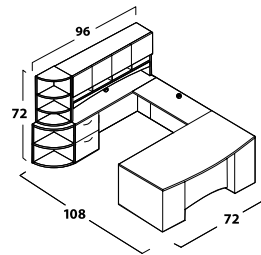

VS7L	
1 VSCE2472FX	$2,089
1 VSHD1672	$2,574
1 VSRB2448	$712
1 VSDF3672XB	$2,501
1 VSBRL1542	$730
1 VSBRL2430	$947
9,553