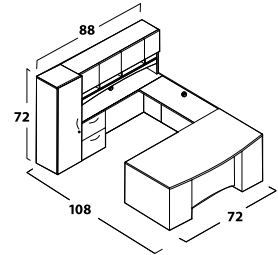

VS8L	
1 VSCE2472FX	$2,089
1 VSHD1672	$2,574
1 VSRB2448	$712
1 VSDF3672XB	$2,501
1 VSTL2472	$1,587
$9,463