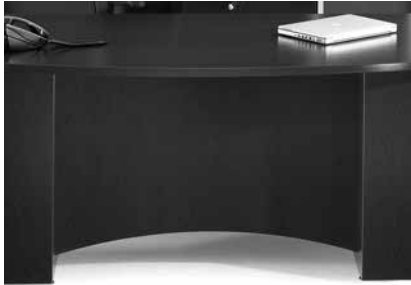

vista series

Modesty Color Options

Standard TFL

VSMOD1 - Same as Chassis
VSMOD2 - Other Standard Color