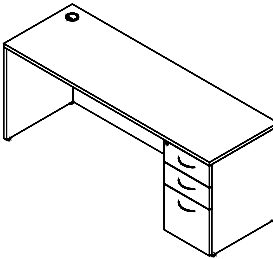

Credenzas

Credenza, Single Box/Box/File Pedestal Right, Full Modesty, Lock & H3B handles

Model#	Depth	Width	Height	Weight	Cube	Price
VSCE2472XB	24"	72"	29"	178	30	$2,410

Worksurface & modesty black grommet standard. Upgrade grommet cover to silver at no charge.