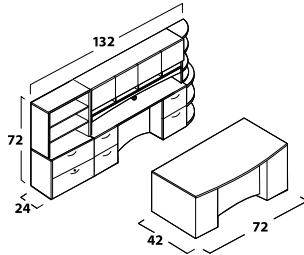

VS6	
1 VSDF4272BB	$3,552
1 VSCE2472FF	$2,728
1 VSHD1672	$2,574
1 VSBRR1542	$730
1 VSBRR2430	$947
1 VSL22436L	$1,444
1 VSHB1542	$917
$12,892