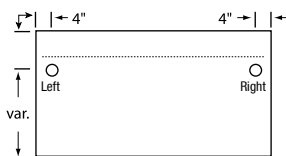

How to Order Vista Series (continued)

MODESTY COLORS (SEE PAGE 80)

VSMOD1 - Same as Chassis

VSMOD2 - Other Standard Color (TFL)

VSMOD4 - Pewter Brush

VSMOD5 - Silver Matte

VSMOD6 - Brushed Aluminum

VSMOD7 - Aluminum Dots

PEDESTAL/BASE OPTIONS

GROMMETS (WORKSURFACE)

Black grommets are standard where shown on line drawings. Upgrade to silver color at no charge.

NOTE: While sitting at unit, grommet locations named from left to right. For grommet location on tops and/or modesty panel specify left, center or right. **No grommets over pedestals.**

Desks