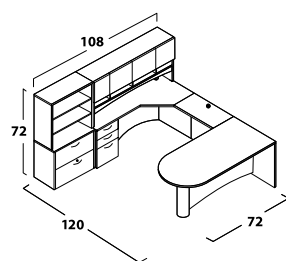

VS12L	
1 VSCL2472BX	$2,410
1 VSHD1672	$2,574
1 VSRB2448	$712
1 VSDBL3672	$1,720
1 VSL22436L	$1,444
1 VSHB1542	$917
$9,777	

Use "R" or "L" to indicate the position of the return or bridge. Configurations are a small sample of total available.