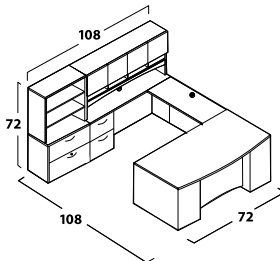

VS9L	
1 VSCE2472FX	$2,089
1 VSHD1672	$2,574
1 VSRB2448	$712
1 VSDF3672XB	$2,501
1 VSL22436L	$1,444
1 VSHB1542	$917
$10,237