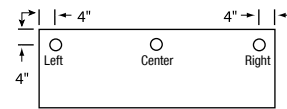

Credenza, Return,
Bridges