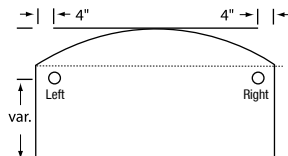

How to Order Vista Series (continued)

MODESTY COLORS (SEE PAGE 80)

VSMOD1 - Same as Chassis

VSMOD2 - Other Standard Color (TFL)

VSMOD4 - Pewter Brush

VSMOD5 - Silver Matte

VSMOD6 - Brushed Aluminum

VSMOD7 - Aluminum Dots

PEDESTAL/BASE OPTIONS

GROMMETS (WORKSURFACE)

Black grommets are standard where shown on line drawings. Upgrade to silver color at no charge.

NOTE: While sitting at unit, grommet locations named from left to right. For grommet location on tops and/or modesty panel specify left, center or right. **No grommets over pedestals.**

Desks