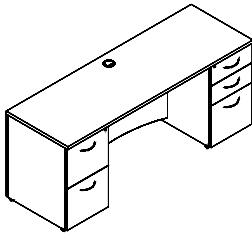

## Credenzas

Credenza, Double Pedestal (Kneespace) Box/Box/File Left, File/File Right, 2 Locks & H3B handles

Model#	Depth	Width	Height	Weight	Cube	Price
VSCE2472BF	24"	72"	29"	223	30	\$2,770

Worksurface & modesty black grommet standard. Upgrade grommet cover to silver at no charge. Optional metallic color modesty VSUMOD, add \$567, see page 80.