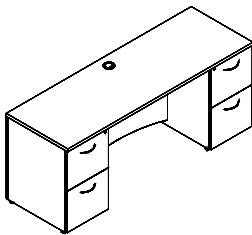

Credenza, Double Pedestal (Kneespace) File/File Left & Right, 2 Locks & H3B handles

Model#	Depth	Width	Height	Weight	Cube	Price
VSCE2472FF	24"	72"	29"	223	30	$2,728

Worksurface & modesty black grommet standard. Upgrade grommet cover to silver at no charge. Optional metallic color modesty VSUMOD, add $567, see page 80.