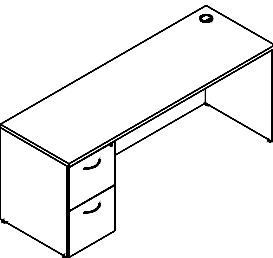

Credenza, Single File/File Pedestal Left, Full Modesty, Lock & H3B handles

Model#	Depth	Width	Height	Weight	Cube	Price
VSCE2472FX	24"	72"	29"	166	30	$2,089

Worksurface & modesty black grommet standard. Upgrade grommet cover to silver at no charge.

For available accessories and upgrades, see pages 81–82.