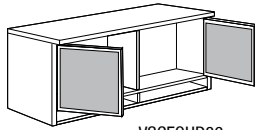

vista series

Wall Mount Cabinets

VSCFOHD36
VSCFOHG36