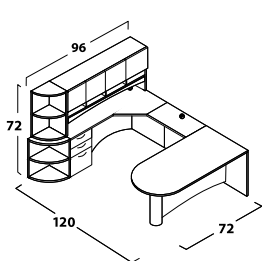

VS10L	
1 VSCL2472BX	$2,410
1 VSHD1672	$2,574
1 VSRB2448	$712
1 VSDBL3672	$1,720
1 VSBRL1542	$730
1 VSBRL2430	$947
9,093