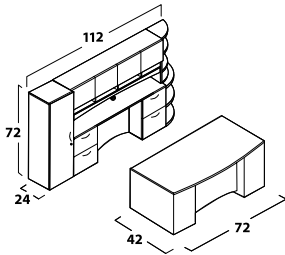

VS5	
1 VSDF4272BB	$3,552
1 VSCE2472FF	$2,728
1 VSHD1672	$2,574
1 VSBRR1542	$730
1 VSBRR2430	$947
1 VSTL2472	$1,587
$12,118