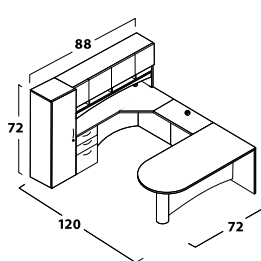

VS11L	
1 VSCL2472BX	$2,410
1 VSHD1672	$2,574
1 VSRB2448	$712
1 VSDBL3672	$1,720
1 VSTL2472	$1,587
$9,003