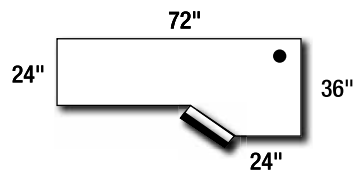

For available accessories and upgrades, see pages 81–82.