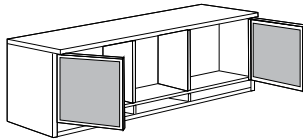

VSCFOHD48
VSCFOHG48

Wall Mounted Cabinet with Doors and Mail Slots (With two glass or TFM doors)

Model#	Depth	Width	Height	Doors	Weight	Cube	Price
VSCFOHD36	16"	36"	21"	TFM	95	7	$1,720
VSCFOHD48	16"	48"	21"	TFM	110	9	$1,823
VSCFOHG36	16"	36"	21"	Glass	95	7	$2,059
VSCFOHG48	16"	48"	21"	Glass	110	9	$2,160

VSCFOHG48 and VSCFOHD48 takes 2 doors and has an 11" center opening.
Face locks available for TFM doors only, add MMFL $113 each (2 locks are required).
Requires professional installation and must be mounted to wall stud.
(Frosted Glass Doors with Silver Vinyl-wrapped MDF Frame)
35lb. weight capacity distributed evenly.