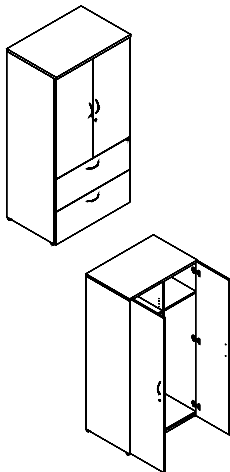

Storage Cabinet over 36" W Lateral File (Two adjustable shelves, 2 locks, H3B handles)

Model#	Depth	Width	Height	Weight	Cube	Price
VSTD2472L	24"	36"	72"	330	36	$3,122

Adjustable Shelves are 3/4" thick.

Wardrobe Cabinet

(Coat rack on right, four adjustable shelves on left, 2 locks, H3B handles)

Model#	Depth	Width	Height	Weight	Cube	Price
VSTW2472	24"	36"	72"	310	36	$2,874

Adjustable Shelves are 3/4" thick.

For available accessories and upgrades, see pages 81–82.