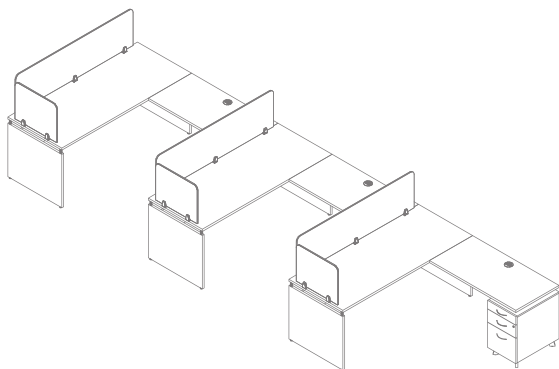

GR2R

Qty	Model No.	Description
3	GRN3072	Desk Shell Rectangular Top 1/2 Mod Panel 30Dx72Wx29H (1 stabilizer bar GR SB72 ea.)
3	GRRE2448R	Return Rectangular Top No Modesty, Right P/B/F 24Dx48Wx29H (H3S Silver Handles)
3	GRPSTB7218	Tackable Fabric Privacy Screen 1/2Dx65Wx18 ⁵ / ₈ H
3	GRPSTB3018	Tackable Fabric Privacy Screen 1/2Dx23Wx18 ⁵ / ₈ H