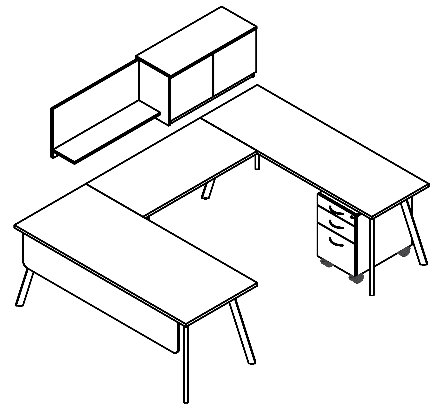

Gravity Series | GR3R

Tops & Mobile Pedestal : Majestic White | TFM Modesty & Drawer Fronts : Desert Walnut
Tapered Metal Legs : Light Blue | H3S Silver Handles | Modesty Mount Clips : Silver
Wallmount Cabinet & Shelf : Desert Walnut | Door Fronts : Majestic White

Metal Leg Color Options

- Silver
- Black
- White
- Red
- Orange
- Dark Blue
- Light Blue

GR3R

Qty	Model No.	Description
1	GRRW3072	Rectangular Top Square Corners 30Dx72Wx1H
2	GROTL30	Tapered Metal Leg 30Dx2Wx28H
2	GRSB72	Stabilizer Bar 56"W (For GRRW3072)
1	GRMPW7212	TFM Privacy Modesty Panel 3/4Dx65Wx12⁵/₈H (Clips N/A)
1	GRRRW2448	Rectangular Bridge Top 24Dx48Wx1H
1	GRSPL28	Single Post Metal Leg 2Dx1Wx28H Center Support (For GRRRW2448)
1	GRRW2472	Rectangular Top Square Corners 24Dx72Wx1H
2	GRSB72	Stabilizer Bar 56"W (For GRRW2472)
2	GROTL24	Tapered Metal Leg 24Dx2Wx28H
2	GRGANG24	Connecting Hardware U-Shape/Bridge Top
1	GRPEDEX24	Mobile Pedestal P/B/F w/ Casters 24Dx16Wx26¹/₈H (H3S Silver Handles)
1	GRCFOHD36	Wallmount Cabinet 2-Hinged Doors w/ Facia 14³/₄Dx36Wx18¹/₂H
1	GRCFOS36	Wallmount Shelf w/ Back Panel 11Dx36Wx17³/₄H (Shelf 10D)