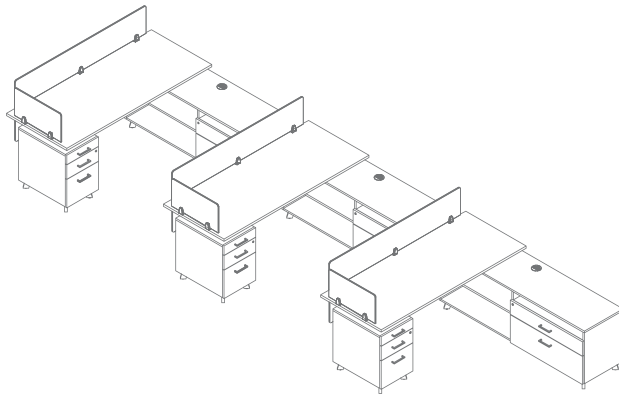

GR5R

Qty	Model No.	Description
3	GRRW3072	Rectangular Top Square Corners 30Dx72Wx1H
3	GRPEDE24	Support Pedestal P/B/F Top w/ Spacers 24Dx16Wx28H
3	GRSSBL2472R	Support Low Credenza Right Box/Lat File/Left Bookcase Top w/ Spacers 24Dx72Wx26¹/₈H (H10S Silver Handles)
6	GRSB66	Stabilizer Bar 50"W (For GRRW3072 two ea.)
3	GRPSF7212	Frosted Acrylic Privacy Screen 3/8Dx65Wx12⁵/₈H
3	GRPSF7212	Frosted Acrylic Modesty Panel 3/8Dx65Wx12⁵/₈H
3	GRPSF3012	Frosted Acrylic Privacy Screen 3/8Dx23Wx12⁵/₈H