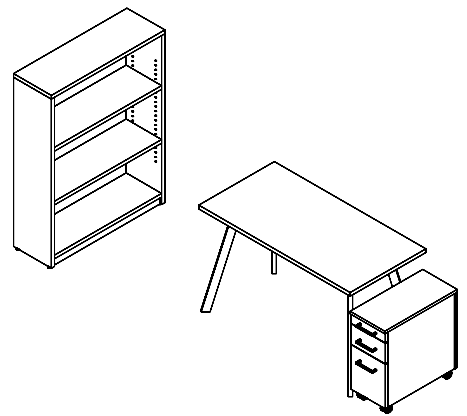

GR7

Qty	Model No.	Description
1	GRRW2448	Rectangular Top Square Corners 24Dx48Wx1H
2	GROTL24	Tapered Metal Leg 24Dx2Wx28H
1	MCPEDSX	Slim Mobile Pedestal P/B/F 23Dx10¹/₂Wx24H (H10S Silver Handles, Face Lock)
1	MCBC3648	Bookcase 2-Adj Shelves 12Dx36Wx48H