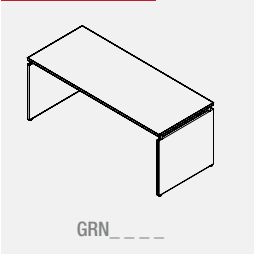

NOTE: All bases are required as shown.

GR8

Qty	Model No.	Description
1	APRE48120	Rectangular Conf Table Top, Sq. Corners 48Dx120Wx1 ³ / ₄ H
2	GROTL24	Tapered Metal Leg 24Dx2Wx28H (GRULEGB)
1	MMLEGMP1324WD	Sq. Panel Base w/ End Access Door & Plinth Base 13Dx24Wx28H
1	MMCUT3	Base Notch Out For Power Management Unit MMRPMU16S
2	APWMT	Wire Management Trough Box
1	MMRPMU16S	Metal Reef Power Management Unit, Silver
1	MCHDBC2072	Buffet Credenza 4-Box Drawers/4-Hinged Doors 20Dx72Wx36H (H10S Silver Handles)

Statement of Line

Desks

Credenzas

Worksurfaces

Bridges

Returns

Supporting Pedestals

Supporting Low Credenzas