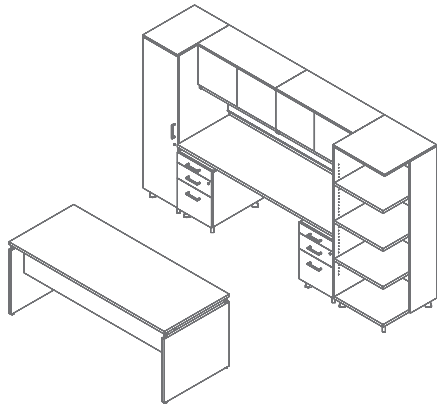

GR1

Qty	Model No.	Description
1	GRN3072	Desk Shell Rectangular Top 1/2 Mod Panel 30Dx72Wx29H (1-stabilizer bar GRSB72)
1	GRUMOD__	Upgrade Modesty to HPL Metallic or Bright Color (optional)
1	GRRW2472	Rectangular Top Square Corners 24Dx72Wx1H
2	GRSB66	Stabilizer Bar 50"W (For GRRW2472)
2	GRPEDE24	Support Pedestal P/B/F Top w/ Spacers 24Dx16Wx28H (H10S Silver Handles)
1	GRSTS2465L	Single Storage Cabinet Left Door 24Dx16Wx65H (H10S Silver Handles)
1	GRBCC2465R	Corner Bookcase Right 24Dx24Wx65H
2	GRCFOHD36	Wallmount Cabinet 2-Hinged Doors w/ Facia 14³/₄Dx36Wx18¹/₂H
1	MMTKBD72	Tackboard 1Dx72Wx14³/₄H (Wallmount) Fabric – Phrase 9508 • Sprout 3020