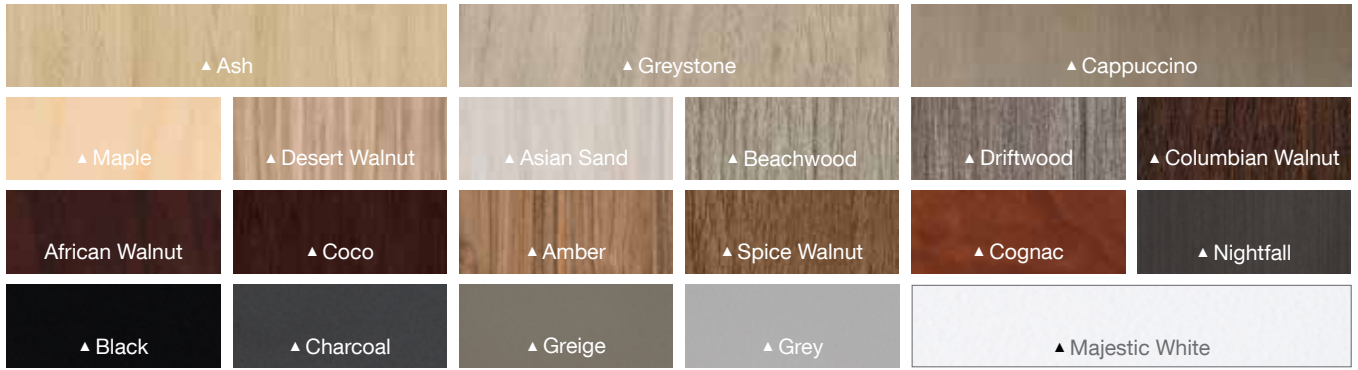

For desks, credenzas and worksurfaces

gravity TFM color options (15 days)

Colors shown with ▲ indicates standard availability of HPL Matte.

HPL Modesty & Privacy Panel Bright Color Options (20 days)

Anchorage 2335 Tackboard/Tackable Fabric Options (15 days)

Sunshine 2082 Red Delicious 2014 Aubergine 2036 Waterfall 2691 Green Apple 2087 Goose 2049 Onyx 2016

Cape Cod 3073 Tempest 2120 Metro 3077

Linen 7031 Surf 7062 Zebra 015 Skyscraper 022

Metallation 5118 Sprite 2671

Chrome 1676 Polished Pewter 1678 Snow 7040 Linen 7010

Phrase 9508

Maize 3010 Truffle 3050 Shale 3070 Sprout 3020 Marine 3030 Cayenne 3040 Poolside 3031

Metal Leg Color Options (15 days)

Silver Black White

Metal Leg Bright Color Options (20 days)

Red Orange Dark Blue Light Blue

Markerboard Privacy Screens Color Options (20 days)

Silver White Blue Red Orange

All colors, fabrics and renderings are approximations. Metal colors are not a match to other colors. Colors may vary between factories. TFM & HPL laminate finishes will vary. For sample requests, email Maverick West: orderentry@maverickdesk.com. Maverick East: mveorders@maverickdesk.com. For actual fabric samples, go to: guilfordofmaine.com/swatches
Color combination: Two colors may be specified at no charge. Contact design for additional options.