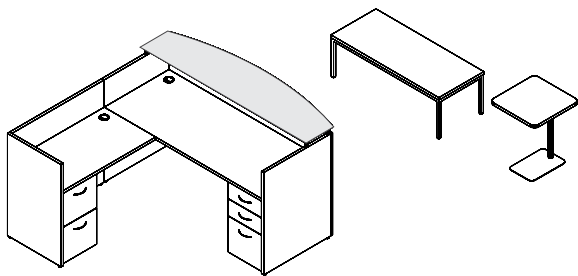

GRAVITY SERIES

Gravity & Maverick Series GR9L

Reception L-Unit Tops & Drawer Fronts : Nightfall | Base : Majestic White
 H3S Silver Handles | Square Laptop : Nightfall & Base : White
 Coffee Table : Nightfall & Legs : White