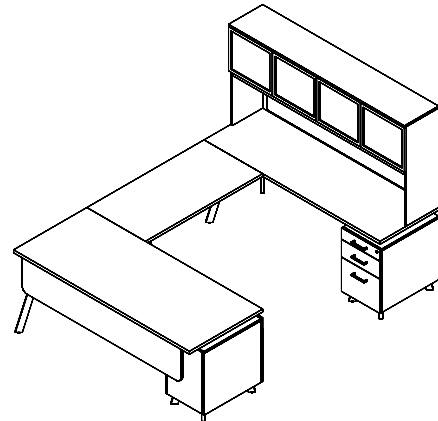

Gravity Series | GR4R

Tops & Support Pedestals : Majestic White | HPL Modesty : Tangerine w/ Mount Clips Silver
Drawer Fronts : Beachwood | H10S Silver Handles | Silver Spacers
Tapered Metal Legs & Tapered Feet : Silver | Hutch w/ Frosted Glass Doors : Beachwood
Tackboard Fabric : Phrase 9508 • Sprout 3020

GR4R

Qty	Model No.	Description
1	GRRW3072	Rectangular Top Square Corners 30Dx72Wx1H
1	GROTL30	Tapered Metal Leg 30Dx2Wx28H
1	GRPEDE24	Support Pedestal P/B/F Top w/ Spacers 24Dx16Wx28H (H10S Silver Handles)
2	GRSB72	Stabilizer Bar 56"W (For GRRW3072)
1	GRMPHP7212	HPL Modesty Panel 3/4Dx65Wx12 5/8H (Clips N/A)
1	GRRRW2448	Rectangular Bridge Top 24Dx48Wx1H
1	GRSPL28	Single Post Metal Leg 2Dx1Wx28H Center Support (For GRRRW2448)
1	GRRW2472	Rectangular Top Square Corners 24Dx72Wx1H
1	GROTL24	Tapered Metal Leg 24Dx2Wx28H
1	GRPEDE24	Support Pedestal P/B/F Top w/ Spacers 24Dx16Wx28H (H10S Silver Handles)
2	GRSB72	Stabilizer Bar 56"W (For GRRW2472)
2	GRGANG24	Connecting Hardware U-Shape/Bridge Top
1	GRH72WG	Hutch 4-Frosted Glass Doors w/ Facia 14Dx72Wx36H
1	MMTKBD66	Tackboard 1Dx66Wx14 3/4H (For GRH72WG) Fabric – Phrase 9508 • Sprout 3020