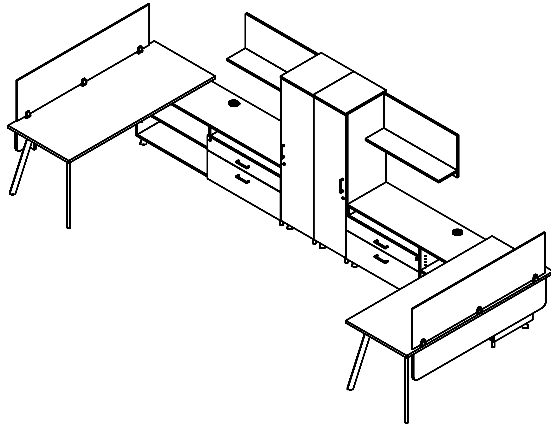

GR6

Qty	Model No.	Description
2	GRRW3072	Rectangular Top Square Corners 30Dx72Wx1H
2	GOTL30	Tapered Metal Leg 30Dx2Wx28H
2	GRPSMB7218	Makerboard Privacy Screen 1/2Dx65Wx18⁵/₈H
2	GRMPHP7212	HPL Modesty Panel 3/4Dx65Wx12⁵/₈H (Clips N/A)
4	GRSB72	Stabilizer Bar 56"W (For GRRW3072 two ea.)
1	GRSSBL2072R	Support Low Credenza Right Box/Lat File/Left Bookcase Top w/ Spacers 20Dx72Wx26¹/₈H (H10S Silver Handles)
1	GRSSBL2072L	Support Low Credenza Left Box/Lat File/Right Bookcase Top w/ Spacers 20Dx72Wx26¹/₈H (H10S Silver Handles)
1	GRSTS2065R	Single Storage Cabinet Right Door 20Dx16Wx65H (H10S Silver Handles)
1	GRSTS2065L	Single Storage Cabinet Left Door 20Dx16Wx65H (H10S Silver Handles)
2	GRCFOS36	Wallmount Shelf w/ Back Panel 11Dx36Wx17³/₄H (Shelf 10D)