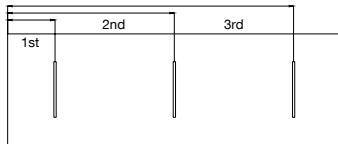

conference collection

Bases for Conference Table Tops

NOTE: Stretcher bars are std., when conference table top and sq. panel legs, are purchased together. (Legs and stretcher bars are not designed to accept power units)

Square Panel Leg, 1" Thick

Model#	Depth	Width	Height	Top Depth	Weight	Cube	Price
ARLEGA20	1"	20"	28"	36"	27	1	$139/ea.
ARLEGA24	1"	24"	28"	42" & 48"	33	1	$139/ea.
ARLEGA30	1"	30"	28"	54" & 60"	41	1	$204/ea.

Use for Arroyo Conference Table Tops only. (AR legs do not support all other series table tops)
Stretcher bars 1"x7"H are standard (MMstretcher). Must order top and bases together.
Add MMCUT1...$150 for each leg when ordering power management for base cut-out.
NOTE: MMStretcher $84 each, must specify table top model# if ordering separately.

Square Panel Leg, 1 3/4" Thick

Model#	Depth	Width	Height	Top Depth	Weight	Cube	Price
MMLEGA20	1 3/4"	20"	28"	36"	27	1	$219/ea.
MMLEGA24	1 3/4"	24"	28"	42" & 48"	33	1	$219/ea.
MMLEGA30	1 3/4"	30"	28"	54" & 60"	41	1	$274/ea.

Stretcher bars 1"x7"H are standard (MMstretcher). Must order top and bases together.
Add MMCUT1...$150 for each leg when ordering power management for base cut-out.
NOTE: MMStretcher $84 each, must specify table top model# if ordering separately.

Base Placement

Bases Required & Base Placement for Square Panel Legs 1" Thick (Arroyo series tops only)

Tops	Table Depth	Table Width	Center of 1st Base	Center of 2nd Base	Center of 3rd Base	Center of 4th Base	Center of 5th Base	Stretchers
1pc	36"	72"	17 1/2"	54 1/2"				(1) 36"W
1pc	42"	84"	17 1/2"	66 1/2"				(1) 48"W
1pc	42"	96"	17 1/2"	78 1/2"				(1) 60"W
1pc	48"	96"	17 1/2"	78 1/2"				(1) 60"W
2pcs	42"	120"	17 1/2"	60"	102 1/2"			(2) 41 1/2"W
2pcs	48"	120"	17 1/2"	60"	102 1/2"			(2) 41 1/2"W
2pcs	42"	144"	17 1/2"	72"	126 1/2"			(2) 53 1/2"W
2pcs	48"	144"	17 1/2"	72"	126 1/2"			(2) 53 1/2"W