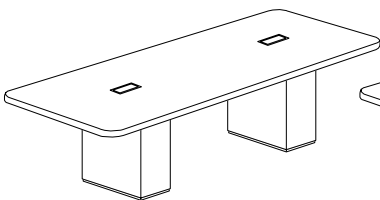

Cut-out Locations

Shown: Left & right cut-out for All power management on this page (over bases)