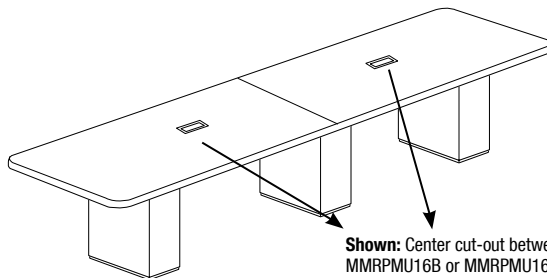

Cut-out Locations

(Standard Horizontal, Between Bases)

Shown: Center cut-out between bases
MMRPMU16B or MMRPMU16S
MMEPMU15__