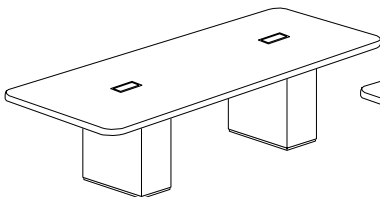

Cut-out Locations

Shown: Left & right cut-out for All power management on this page (over bases)