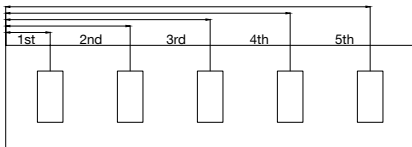

Base Placement for Power Bases

Bases Required & Base Placement for 13"D Power Bases (All series)

Tops	Table Depth	Table Width	Center of 1st Base	Center of 2nd Base	Center of 3rd Base	Center of 4th Base	Center of 5th Base	Wire Mgmt Troughs
1pc	36"	72"	23 1/2"	48 1/2"				(1) 12"W
1pc	42"	84"	23 1/2"	60 1/2"				(1) 24"W
1pc	42"	96"	23 1/2"	72 1/2"				(1) 36"W
1pc	48"	96"	23 1/2"	72 1/2"				(1) 36"W
2pcs	42"	120"	23 1/2"	60"	96 1/2"			(2) 23 1/2"W
2pcs	48"	120"	23 1/2"	60"	96 1/2"			(2) 23 1/2"W
2pcs	42"	144"	23 1/2"	72"	120 1/2"			(2) 35 1/2"W
2pcs	48"	144"	23 1/2"	72"	120 1/2"			(2) 35 1/2"W
2pcs	42"	168"	23 1/2"	84"	144 1/2"			(2) 47 1/2"W
2pcs	48"	168"	23 1/2"	84"	144 1/2"			(2) 47 1/2"W
2pcs	42"	192"	23 1/2"	96"	168 1/2"			(2) 59 1/2"W
2pcs	48"	192"	23 1/2"	96"	168 1/2"			(2) 59 1/2"W
2pcs	60"	120"	23 1/2"	60"	96 1/2"			(2) 23 1/2"W
2pcs	60"	144"	23 1/2"	72"	120 1/2"			(2) 35 1/2"W
2pcs	60"	168"	23 1/2"	84"	144 1/2"			(2) 47 1/2"W
2pcs	60"	192"	23 1/2"	96"	168 1/2"			(2) 59 1/2"W