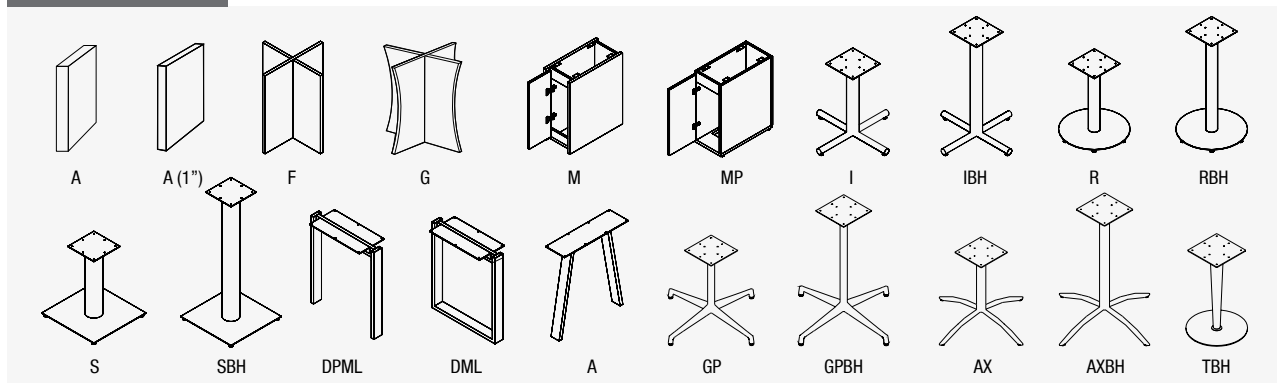

NOTE: Prices for tops do not include prices for base(s). See Base Placement Chart for quantity needed. Edge detail varies by series.

BASE OPTIONS

Leg Style	Leg Base Description	(36" D)	(42" D)	(48" D)
MMLEGA	Square Panel Legs (ea.)	20" = \$219	24" = \$219	24" = \$219
ARLEGA	Square Panel Legs 1" (ea.)	20" = \$139	24" = \$139	24" = \$139
MMLEGF	Flat Panel X Base (ea.)	20" = \$341	24" = \$382	24" = \$382
MMLEGG	Sculpted Panel X Base (ea.)	20" = \$439	24" = \$479	24" = \$479
MMLEGM	Square Panel Base with End Door (ea.)	20" = \$580	24" = \$613	24" = \$613
MMLEGMP	Square Panel Base with End Door & Plinth Base (ea.)	20" = \$1,013	24" = \$1,041	24" = \$1,041
MMLEGI	Four Star Metal Base (ea.)	30" = \$755	30" = \$755	36" = \$820
MMLEGIBH	Four Star Metal Base Bar Height (ea.)	30" = \$895	30" = \$895	36" = \$961
MMLEGR	Round Disc Base, Desk Height (ea.)	24" = \$1,508	24" = \$1,508	24" = \$1,508
MMLEGRBH	Round Disc Base, Bar Height (ea.)	24" = \$1,645	24" = \$1,645	28" = \$1,892
MMLEGS	Square Metal Base, Desk Height (ea.)	20" = \$1,508	30" = \$1,730	30" = \$1,730
MMLEGSBH	Square Metal Base, Bar Height (ea.)	20" = \$1,645	30" = \$1,892	30" = \$1,892
APLEGA	A-Frame Metal Leg (ea.)	20" = \$700	24" = \$764	24" = \$764
APDPML	Shared Double Post Leg	20" = \$624	24" = \$691	24" = \$691
APMDL	Shared D-Leg	20" = \$780	24" = \$810	24" = \$810
MMLEGP	Propel Metal Base	32" = \$1,270	38" = \$1,505	38" = \$1,505
MMLEGPBH	Propel Metal Base Bar Height	32" = \$1,420	38" = \$1,627	38" = \$1,627
MMLEGAX	Arch X Metal Base	32" = \$1,569	38" = \$1,719	38" = \$1,719
MMLEGAXBH	Arch X Metal Base Bar Height	32" = \$1,805	38" = \$1,955	38" = \$1,955
MMLEGTBH	Tapered Metal Base, see page 101			