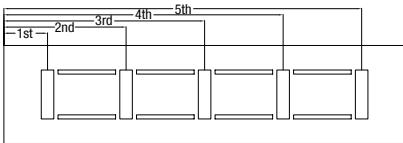

Base Placement for Apex Metal Bases

Legs Required & Leg Placement for Apex Metal Legs

Tops	Table Depth	Table Width	Center of 1st Base	Center of 2nd Base	Center of 3rd Base	Center of 4th Base	Center of 5th Base	Stabilizers
1pc	36"	72"	20"	52"				
1pc	42"	84"	20"	64"				(2) MMSB54
1pc	42"	96"	20"	76"				(2) MMSB66
1pc	48"	96"	20"	76"				(2) MMSB66
1pc	42"	120"	20"	60"	100"			
2pcs	48"	120"	20"	60"	100"			
2pcs	42"	144"	20"	72"	124"			(4) MMSB60
2pcs	48"	144"	20"	72"	124"			(4) MMSB60
2pcs	42"	168"	20"	52"	84"	116"	148"	
2pcs	48"	168"	20"	52"	84"	116"	148"	
2pcs	42"	192"	20"	58"	96"	134"	172"	
2pcs	48"	192"	20"	58"	96"	134"	172"	
2pcs	60"	120"	20"	60"	100"			
2pcs	60"	144"	20"	72"	124"			(4) MMSB60
2pcs	60"	168"	20"	52"	84"	116"	148"	
2pcs	60"	192"	20"	58"	96"	134"	172"	

Required stabilizer bars between legs/bases:

Conference table tops 42"D x 84"W • two stabilizer bars : Add model# MMSB54 $141 (ea.)
Conference table tops 42"D – 48"D x 96"W • two stabilizer bars : Add model# MMSB66 $167 (ea.)
Conference table tops 42"D – 48"D x 144"W • four stabilizer bars : Add model# MMSB60 $155 (ea.)
Conference table top 60"D x 144"W • four stabilizer bars : Add model# MMSB60 $155 (ea.)

Bases for Round & Square Table Tops

Flat Panel X-Base

Model#	Depth	Width	Height	Top Depth	Weight	Cube	Price
MMLEGF20	20"	20"	28"	36"	31	7	$341
MMLEGF24	24"	24"	28"	42" & 48"	37	10	$382
MMLEGF30	30"	30"	28"	54" & 60"	46	15	$469

Sculptured Panel X-Base

Model#	Depth	Width	Height	Top Depth	Weight	Cube	Price
MMLEGG20	20"	20"	28"	36"	31	7	$439
MMLEGG24	24"	24"	28"	42" & 48"	37	10	$479