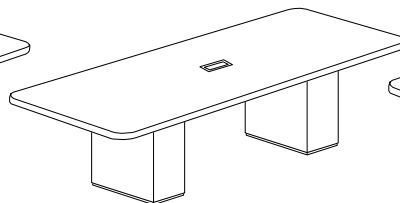

Shown: Center cut-out for All power management on this page