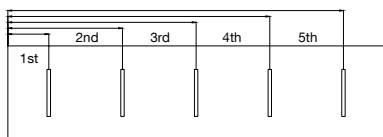

Bases Required & Base Placement for Square Panel Legs 1 3/4" Thick (All series)

Tops	Table Depth	Table Width	Center of 1st Base	Center of 2nd Base	Center of 3rd Base	Center of 4th Base	Center of 5th Base	Stretchers
1pc	36"	72"	17 7/8"	54 1/8"				(1) 34 1/2"W
1pc	42"	84"	17 7/8"	66 1/8"				(1) 46 1/2"W
1pc	42"	96"	17 7/8"	78 1/8"				(1) 58 1/2"W
1pc	48"	96"	17 7/8"	78 1/8"				(1) 58 1/2"W
2pcs	42"	120"	17 7/8"	60"	102 1/8"			(2) 40 3/8"W
2pcs	48"	120"	17 7/8"	60"	102 1/8"			(2) 40 3/8"W
2pcs	42"	144"	17 7/8"	72"	126 1/8"			(2) 52 1/2"W
2pcs	48"	144"	17 7/8"	72"	126 1/8"			(2) 52 1/2"W
2pcs	42"	168"	17 7/8"	53 15/16"	84"	114 1/16"	150 1/8"	(4) 31 1/4"W
2pcs	48"	168"	17 7/8"	53 15/16"	84"	114 1/16"	150 1/8"	(4) 31 1/4"W
2pcs	42"	192"	17 7/8"	59 15/16"	96"	132 1/16"	174 1/8"	(4) 37 1/4"W
2pcs	48"	192"	17 7/8"	59 15/16"	96"	132 1/16"	174 1/8"	(4) 37 1/4"W
2pcs	60"	120"	17 7/8"	60"	102 1/8"			(2) 40 3/8"W
2pcs	60"	144"	17 7/8"	72"	126 1/8"			(2) 52 1/2"W
2pcs	60"	168"	17 7/8"	53 15/16"	84"	114 1/16"	150 1/8"	(4) 31 1/4"W
2pcs	60"	192"	17 7/8"	59 15/16"	96"	132 1/16"	174 1/8"	(4) 37 1/4"W

MMstretcher bars are standard when purchased with square panel legs & conference table tops.