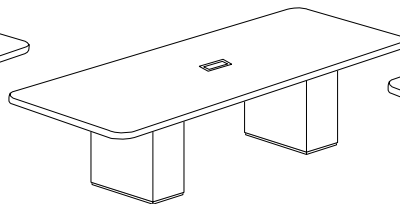

Shown: Left & right cut-out for All power management on this page (over bases)

Shown: Center cut-out for All power management on this page