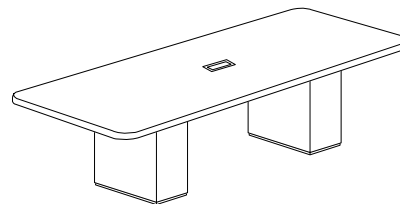

Shown: Center cut-out for
All power management on this page

NOTE: Cut-outs are only included with Maverick data/power units.