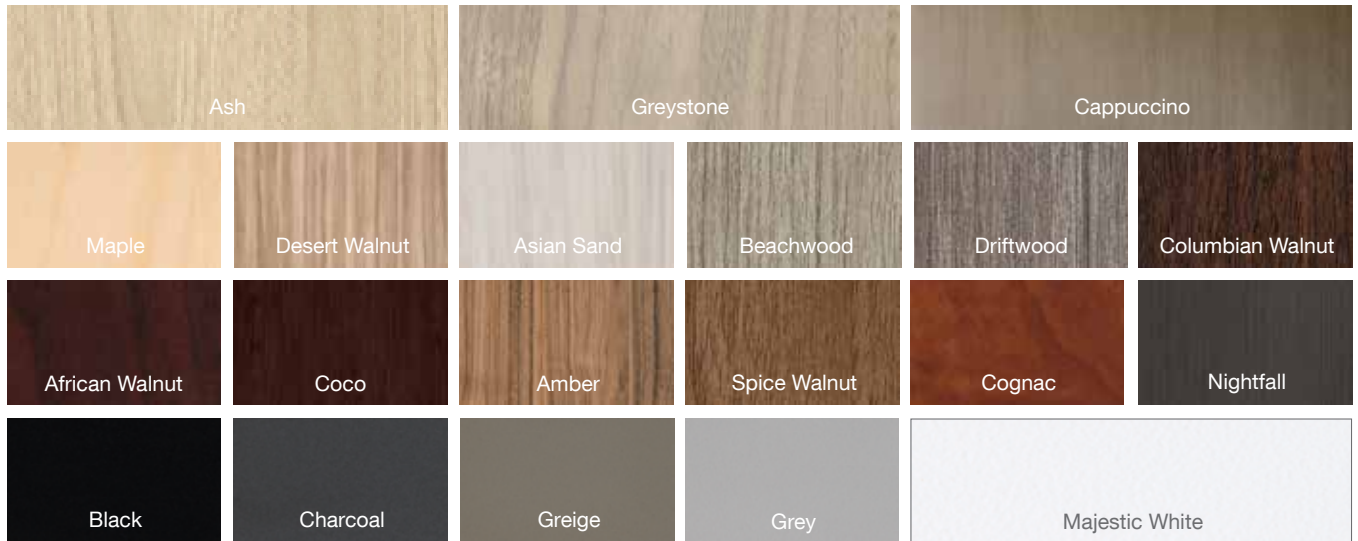

Flip Top Base  
MMLEGTFC\*

Flip Top Base  
MMLEGTFL\*

\*Available in Black and Silver or White

# Square Cube and Occasional Tables | Community/Media Tables

MMSCAP

MMSCNA

MMCT

MMET

MMNCTA

CYNCTBP

MMNCTATV

# Maverick Color Options

All Renderings, Fabrics and Color samples shown are approximations. Renderings are a resemblance to finished product. Product designs may vary. For colors or fabric card sample requests, email **Maverick West: [orderentry@maverickdesk.com](mailto:orderentry@maverickdesk.com)** | **Maverick East: [mveorders@maverickdesk.com](mailto:mveorders@maverickdesk.com)** Discounts are different between factories.