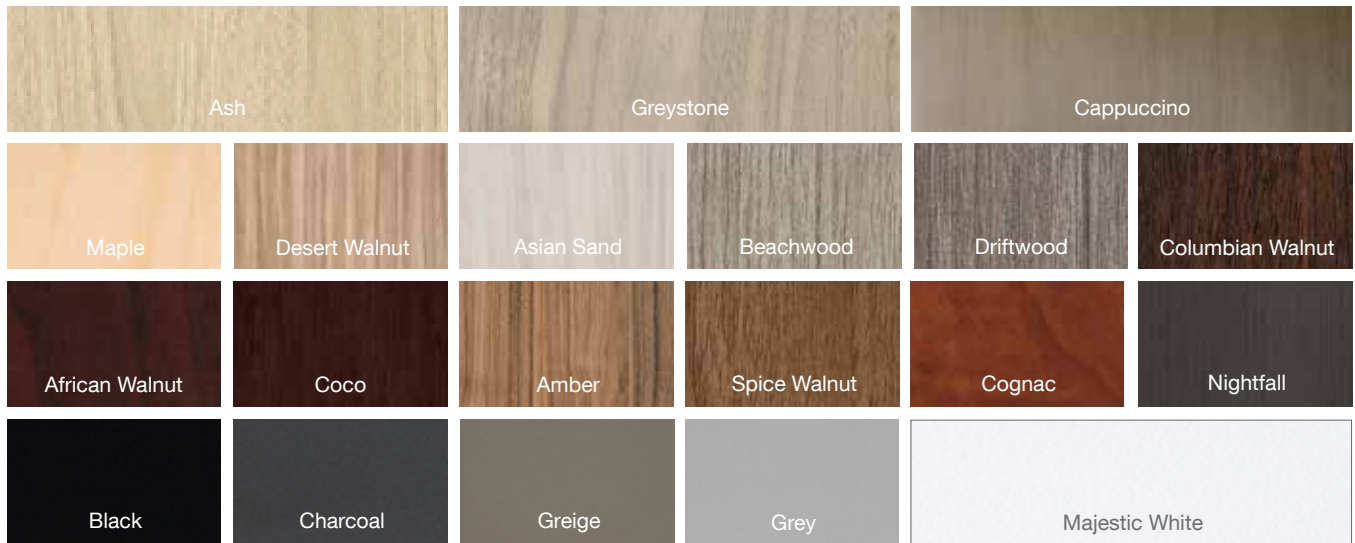

Canyon Series
• Majestic White & Columbian Walnut
HPL Modesty
• Ruby

Maverick Series (Front Cover)

- Beachwood
- Top w/ Optional PC Power Unit

Modesty

- Midnight

Maverick Series
• Columbian Walnut & Majestic White

Present or Strategize as a Team at the Media Table

Maverick Series
• Columbian Walnut & Majestic White

Maverick Series
• Nightfall & Majestic White

Collaborate at the community table

Maverick Series

- Desert Walnut
- Top w/ Optional PC Power Unit

HPL Modesty

- Leaf

Canyon Series

- Asian Sand
- Top w/ Optional PC Power Unit

HPL Modesty

- Lilac

Maverick Series

- Majestic White
- Top w/ Optional PC Power Unit

HPL Modesty

- Tangerine

Maverick Color Options

All renderings and color samples shown are approximations
 For color samples request, email: orderentry@maverickdesk.com

HPL Color Modesty Options

Upgrade upcharges apply