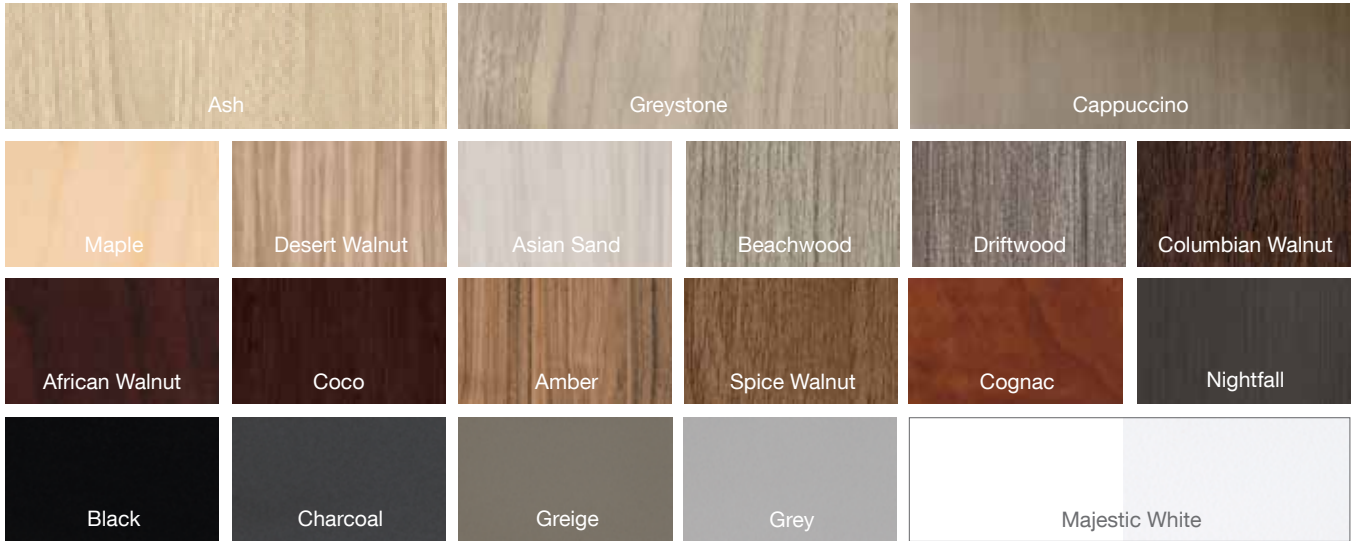

- Majestic White & Columbian Walnut w/ Silver Trim
- H14 Handles

Tackboard

- Phrase 9508
- Cayenne 3040

CY3

- Majestic White & Grey w/ Silver Trim
- H14 Handles

Tackboard

- Phrase 9508
- Poolside 3031

CY9L

CYC12
• Majestic White & Driftwood w/ Silver Trim
• Top w/ optional PC Power Unit

Reception

CY10R

- Driftwood & Majestic White w/ Silver Trim
- H3S Handles

CY5L

- Asian Sand & Grey w/ Silver Trim
- H3S Handles

Filing & Storage

CYL22436L

- Majestic White & Grey w/ Silver Trim
- H14 Handles

CYHDC2436

- Maple & Black w/ Silver Trim
- H14 Handles

CYBC _____ (Bookcases)

- Asian Sand • Greige • Driftwood • Columbian Walnut w/ Silver Trim

Canyon Color Options

All Renderings, Fabrics and Color samples shown are approximations. Renderings are a resemblance to finished product. Product designs may vary. For colors or fabric card sample requests, email **Maverick West: orderentry@maverickdesk.com | Maverick East: mveorders@maverickdesk.com** Discounts are different between factories.